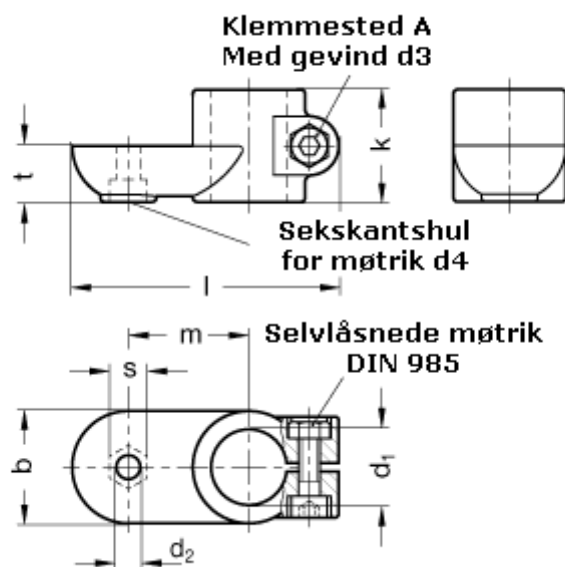

Article number: 20274B42IV2BL

Description: E+G Swivel clamp connector
GN274-B42-IV-2-BL

Measures

b = 65

s = 17

d1 = B42

t = 32.5

d2 = 10.5

d3 = M10

d4 = M10

k = 65

l = 148

m = 70